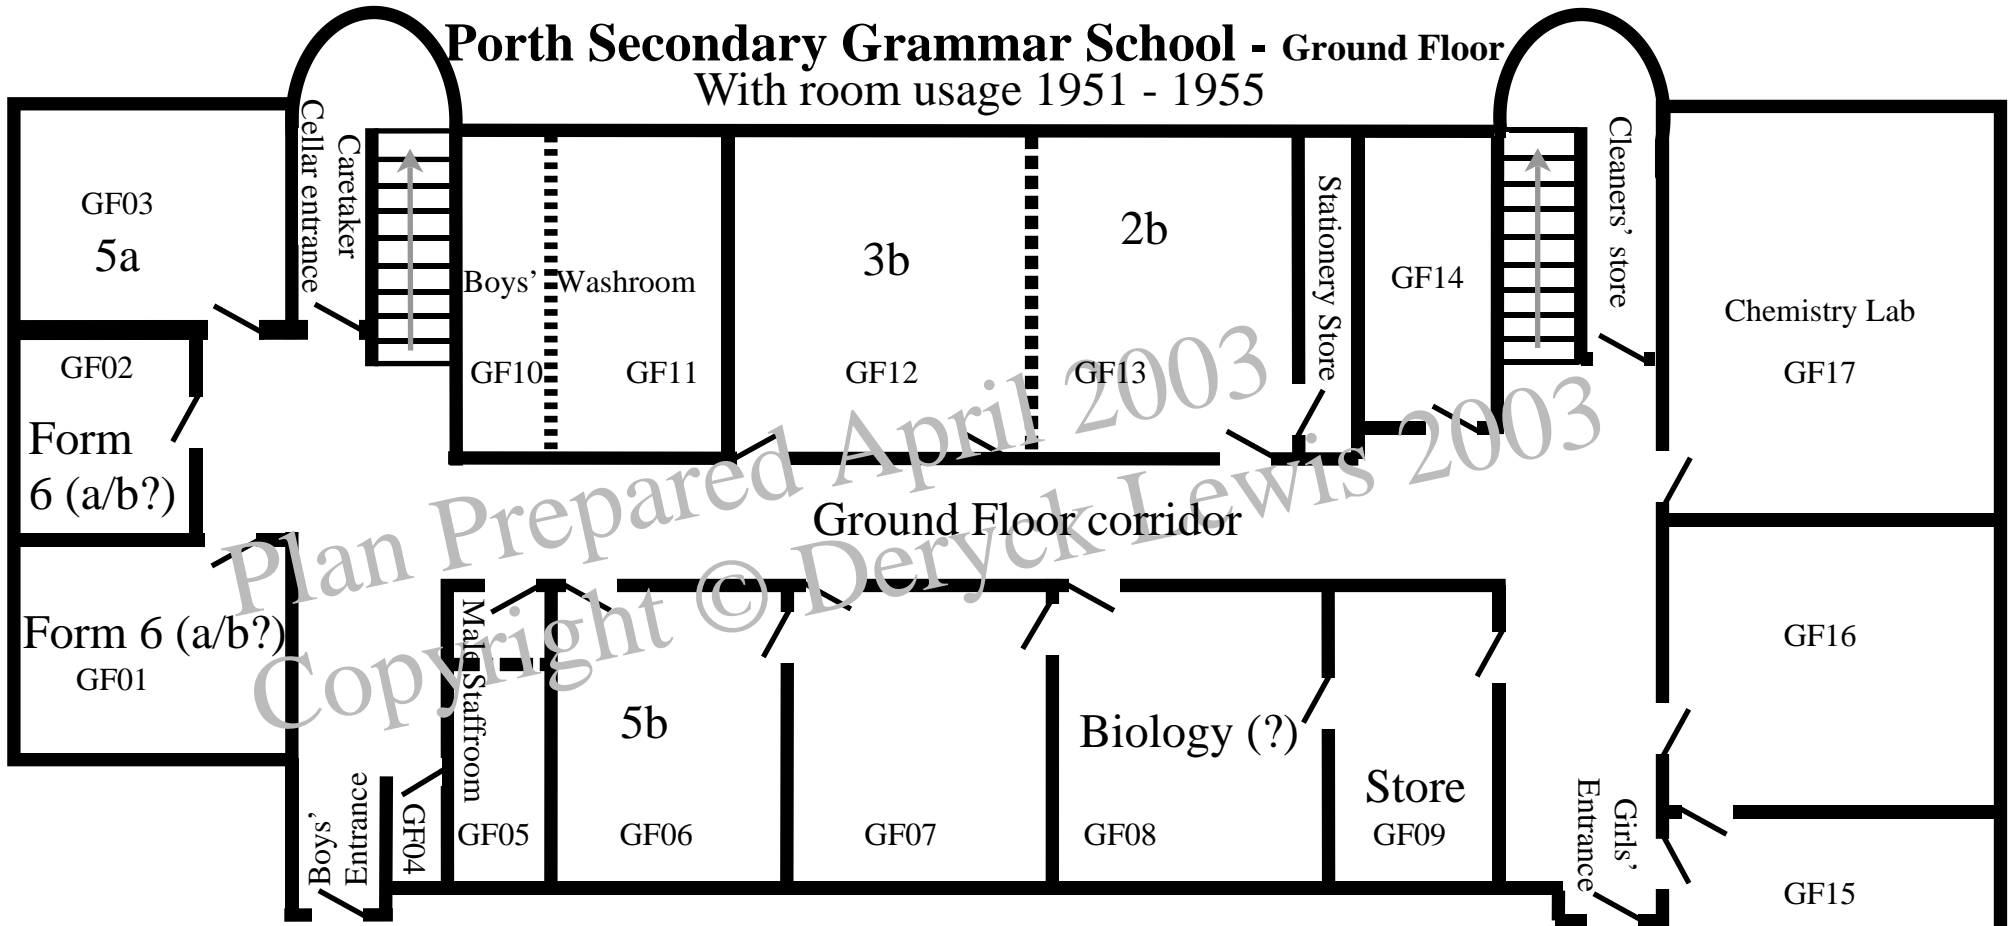

Porth Secondary Grammar School - Ground Floor

With room usage 1951 - 1955

Room No.	Usage	Room No.	Usage
GF 01		GF 10	
GF 02		GF 11	
GF 03		GF 12	
GF 04		GF 13	
GF 05		GF 14	
GF 06		GF 15	
GF 07		GF 16	
GF 08		GF 17	
GF 09	Date to which above room usage applies		

→ Stairs Up
 - - - - - Wall removed since 1955?
 - · - · - Wall added since 1955?
 Updated May 6th 2003 to include additional information from Lynn Hallett.
 Position of Caretaker/cellar entrance also corrected.

→ Stairs Up
 ■■■■ Wall removed since 1955?
 ■■■■ Wall added since 1955?
 Updated May 6th 2003 to include additional information from Lynn Hallett
 ? Is partition between FF11 and FF12 a later modification ?
 ? Did FF13 exist in 1951/5 ?