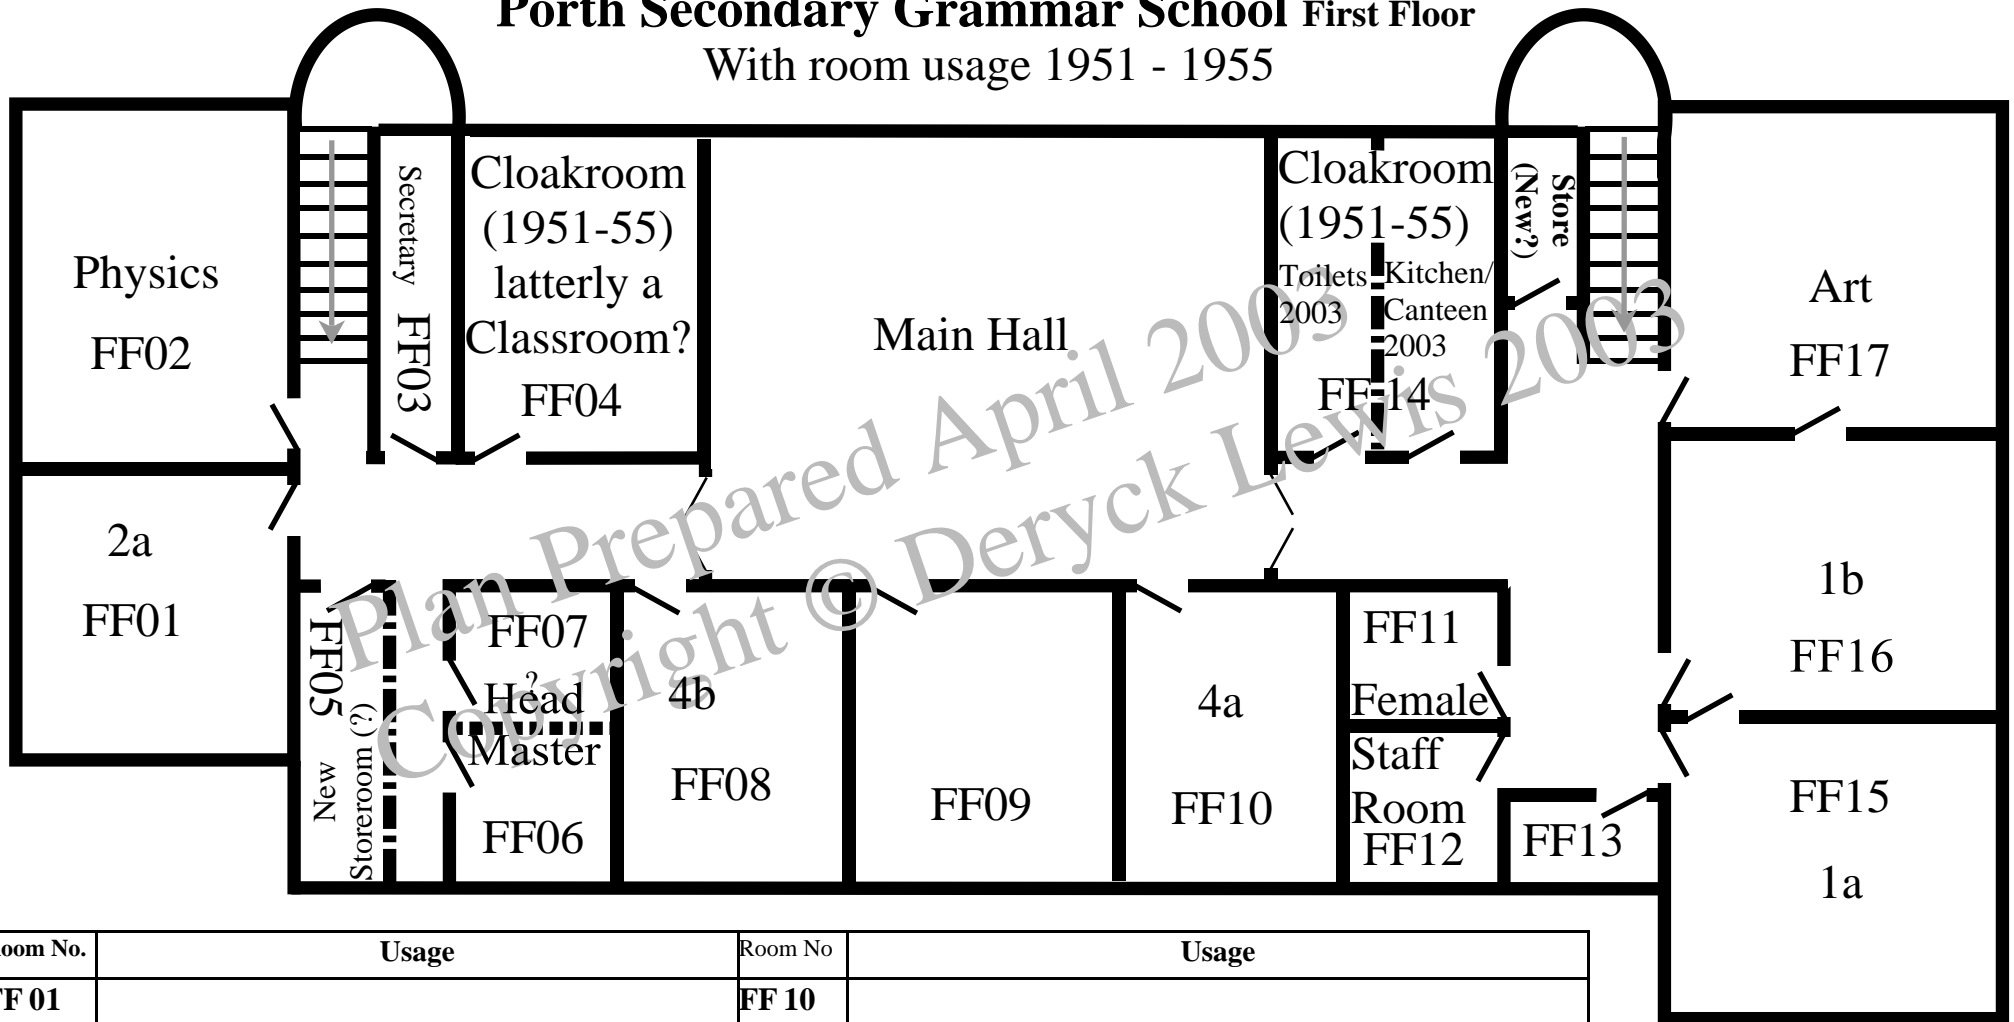

Porth Secondary Grammar School - Ground Floor

With room usage 1951 - 1955

Room No.	Usage	Room No.	Usage
GF 01		GF 10	
GF 02		GF 11	
GF 03		GF 12	
GF 04		GF 13	
GF 05		GF 14	
GF 06		GF 15	
GF 07		GF 16	
GF 08		GF 17	
GF 09	Date to which above room usage applies		

→ Stairs Up
 - - - - - Wall removed since 1955?
 - · - · - Wall added since 1955?
 Updated May 6th 2003 to include additional information from Lynn Hallett.
 Position of Caretaker/cellar entrance also corrected.

Porth Secondary Grammar School First Floor

With room usage 1951 - 1955

Room No.	Usage	Room No	Usage
FF 01		FF 10	
FF 02		FF 11	
FF 03		FF 12	
FF 04		FF 13	
FF 05		FF 14	
FF 06		FF 15	
FF 07		FF 16	
FF 08		FF 17	
FF 09		Date(s) to which above room usage applies	

→ Stairs Up
 ■■■■ Wall removed since 1955?
 ■■■■ Wall added since 1955?
 Updated May 6th 2003 to include additional information from Lynn Hallett
 ? Is partition between FF11 and FF12 a later modification ?
 ? Did FF13 exist in 1951/5 ?